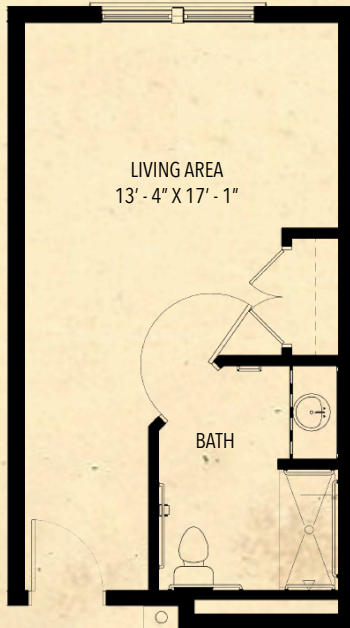

WILDWOOD | Studio | 323 Sq. Ft.