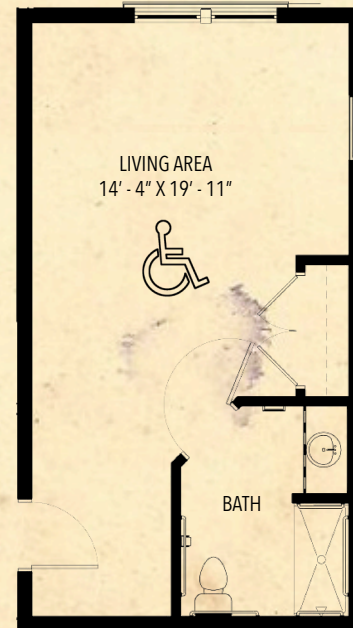

WILDWOOD HC | Studio HC | 388 Sq. Ft.